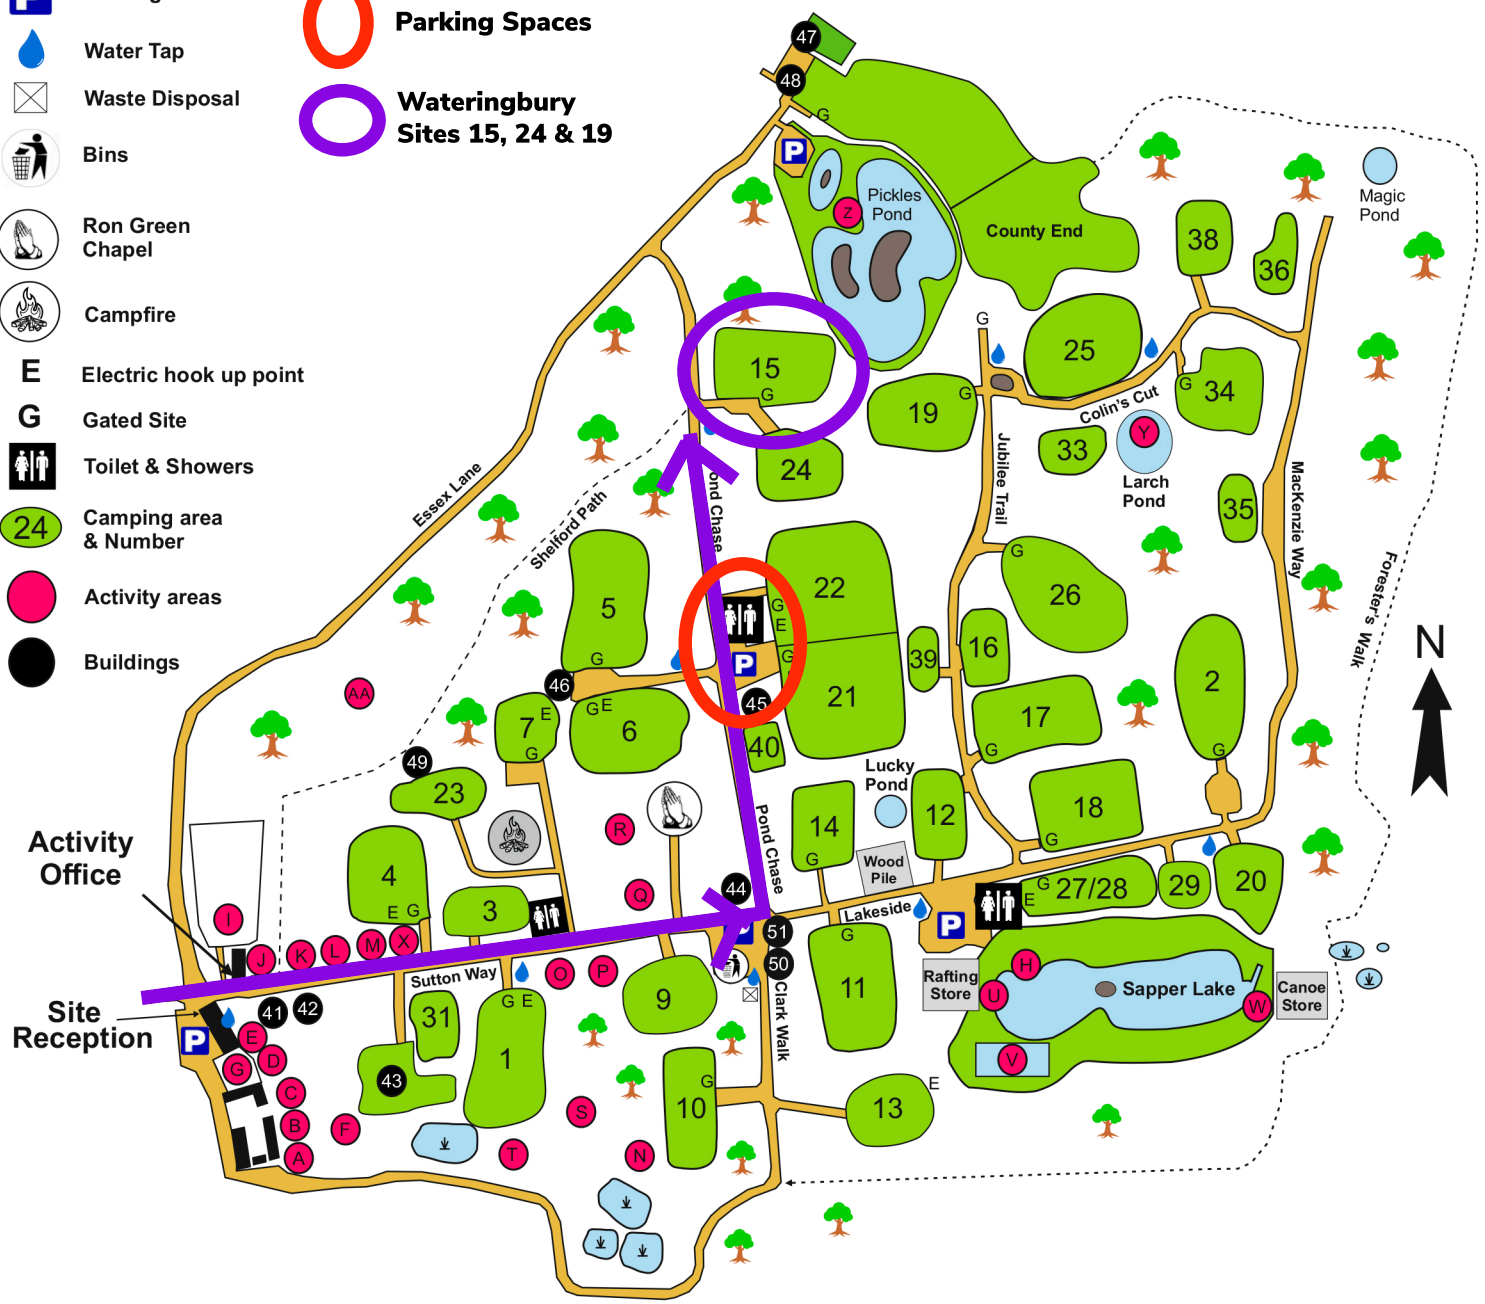

Thriftwood Scout Campsite....

....your next adventure

-  Parking
-  Water Tap
-  Waste Disposal
-  Bins
-  Ron Green Chapel
-  Campfire
- E** Electric hook up point
- G** Gated Site
-  Toilet & Showers
- 24** Camping area & Number
-  Activity areas
-  Buildings

-  **Parking Spaces**
-  **Wateringbury Sites 15, 24 & 19**

- | | | | |
|---|--|--|--|
|  Rifle Range |  Nerf Range |  Cresta Run |  Tuck Shop |
|  Bouldering Wall |  Inflata-Bull |  Zip Line |  Squirrel Lodge |
|  Trampolines |  Demolition |  Rafting |  The Village |
|  3D Maze |  Axe Throwing |  Peddlerz |  Oak Lodge |
|  Bug Hotel |  Assault Course |  Kayaking |  Warren Lodge |
|  Problem Solving |  Climbing Tower |  Cata-Splat |  Birch Lodge |
|  Pedal Cars |  Jacobs Ladder |  Pond Dipping |  Barcwood |
|  Water Roller |  Crate Stacking |  Fishing |  MacFarlane |
|  Archery Range |  Sky Hi |  Lazer Tag |  Hammock Village |
| | | |  Pioneering Store |
| | | |  Badger Lodge |